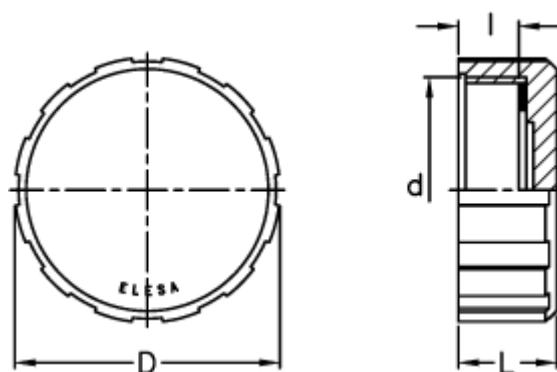

# Data Sheet

Article number: 231158251  
Description: E+G Oil Plug  
T.470-1

## Measures

---

D = 42  
d = G 1  
L = 16  
l = 11